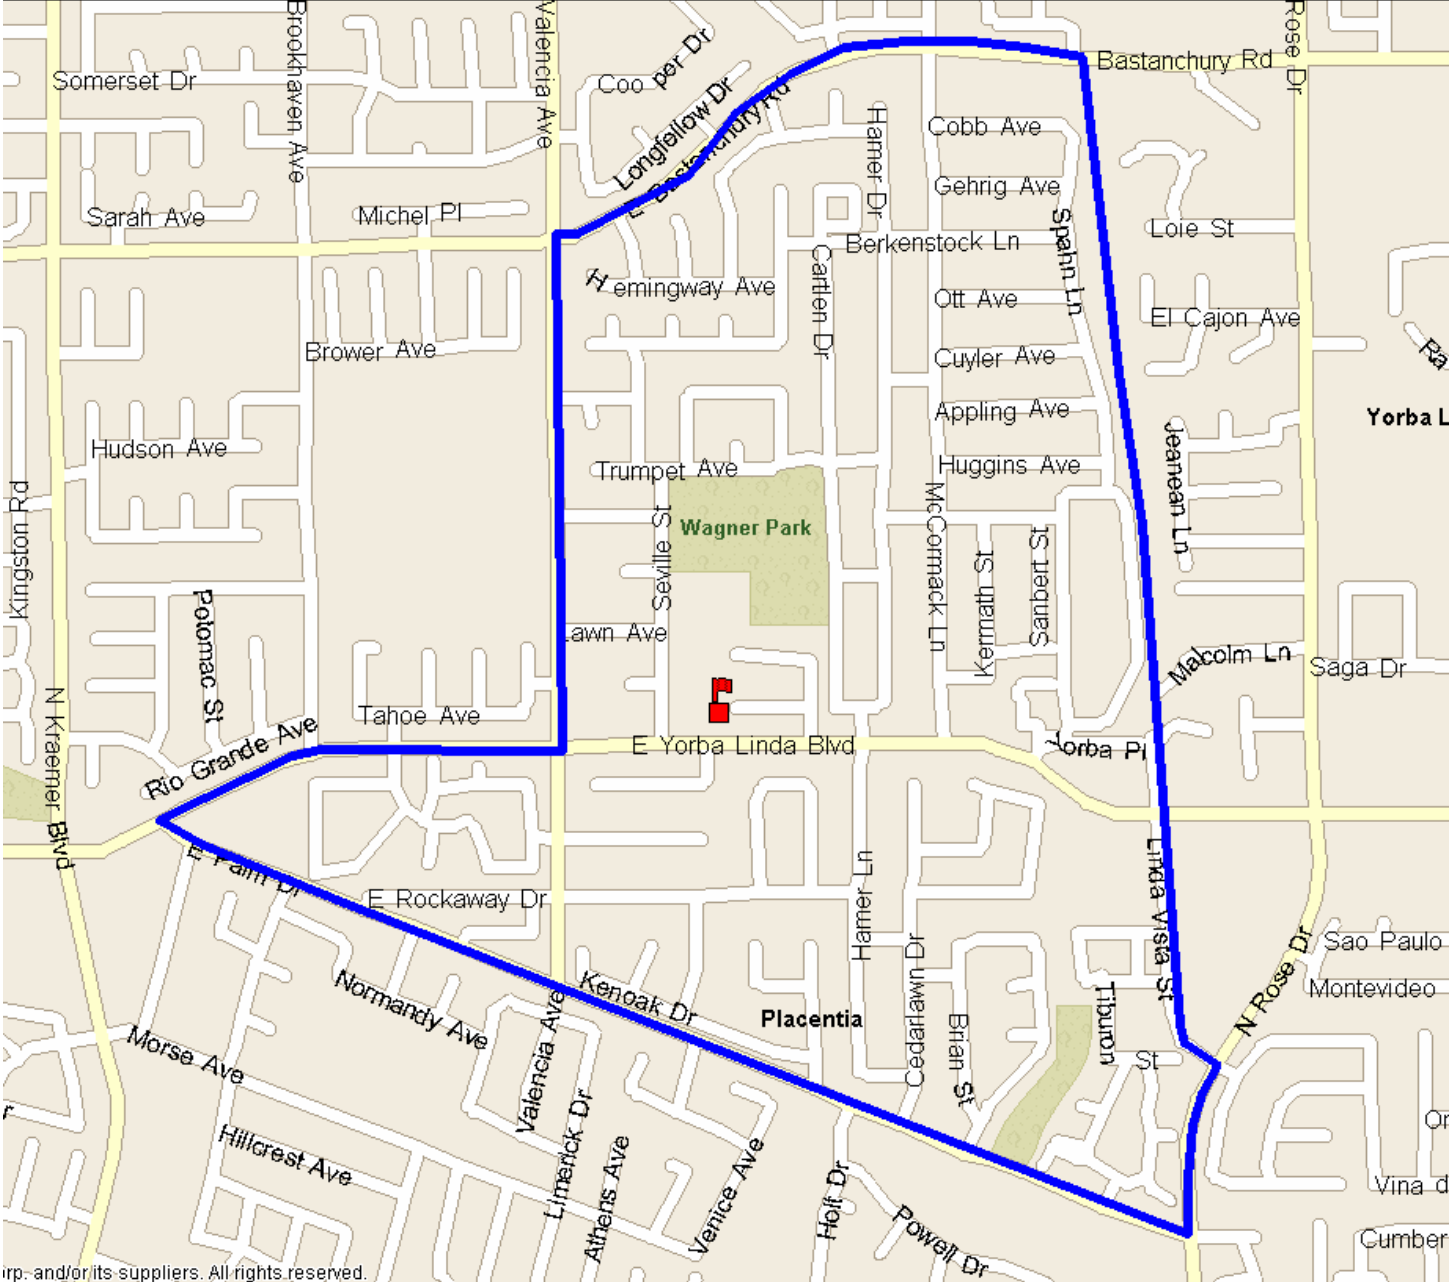

**PLACENTIA – YORBA LINDA UNIFIED SCHOOL DISTRICT
WAGNER ELEMENTARY SCHOOL ATTENDANCE BOUNDARY
717 E. Yorba Linda Boulevard, Placentia CA 92870 (714) 996-1942**